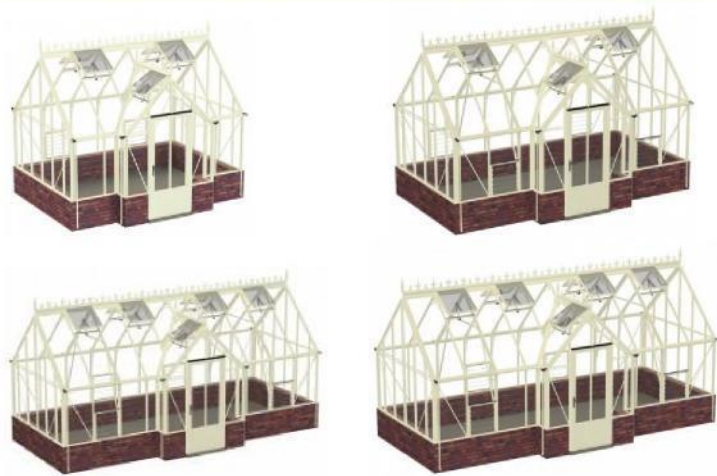

The Geranium 2598 comes in 4 standard sizes, with dwarf walls. Sizes are in m<sup>2</sup> apx 10,0 – 13,3 – 16,5 – 19,7

To grow plants it's notoriously known to all greenhouse enthusiasts that effective ventilation, temperature control and controlled watering gives exactly the right and buoyant atmosphere that all growers aim for – the Growmore Alu greenhouse is made to meet these demands and will be your greenhouse for life.

### The Geranium, width 2598 mm, extended lobby feature.

This traditional shaped greenhouse comes in 4 standard sizes with dwarf walls – the lobby feature gives a nice and spacious feeling in the middle of the greenhouse leaving space for growing and staying amongst your precious plants. The growing area is generously proportioned and with our wide range of shelves, benching you can extend your free space for pots and plants considerably.